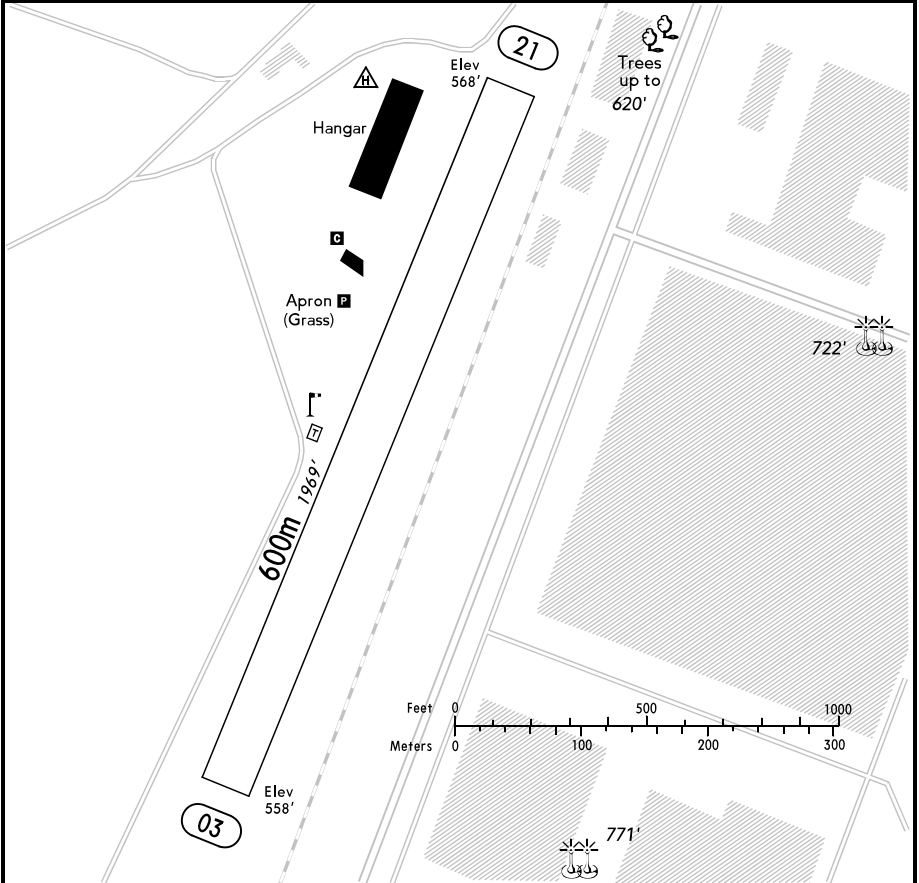

(FIS)
 PADOVA INFORMATION **124.15**

1

 (limited)
 TAXI

—

RWY No	Dimension (m) - Surface	TORA (m)	LDA (m)	Strength	Lights
03 21	600 x 40 Grass	600	600	2.5t MTOW	—

NOTE:
 See also AVIANO 10-1V or TRIESTE 10-1V.

GLD activity especially on weekends.

Avoid overflying Wildlife Reserve W of River Tagliamento, industrial estate E of AD (EXC GLD) and town Osoppo N of AD.

MIL flights, especially HEL and parachute dropping W of AD as far as river Tagliamento.